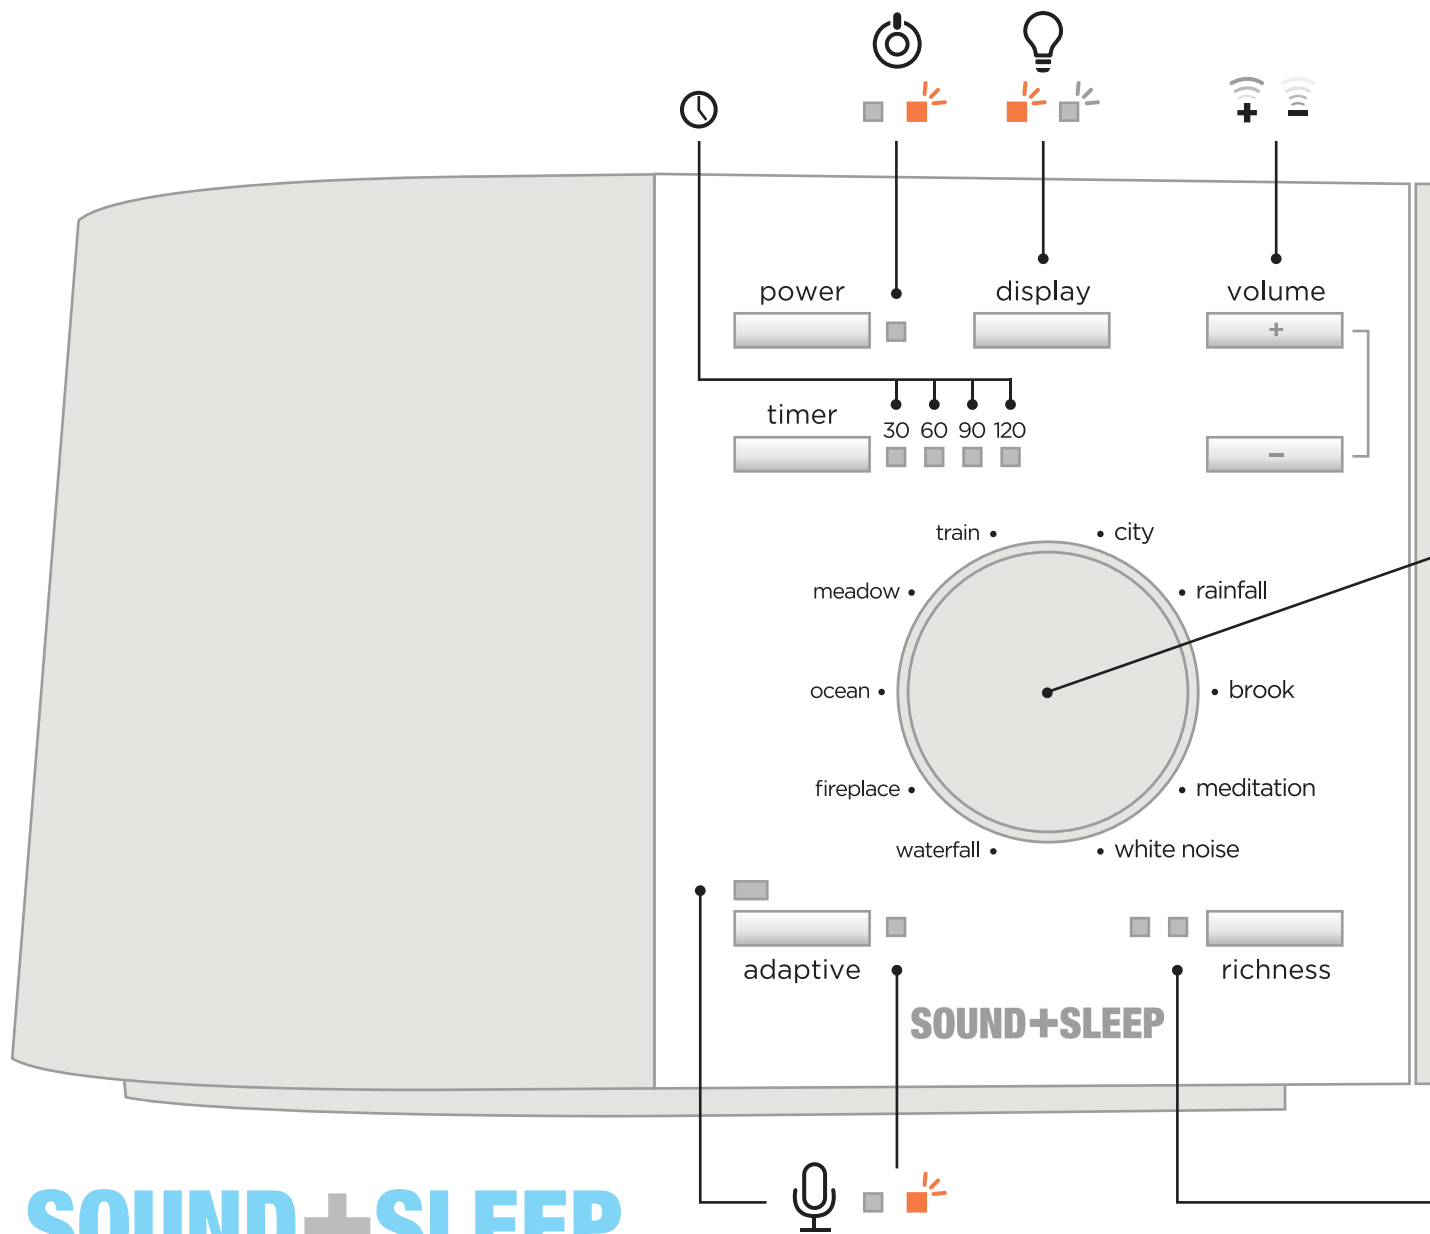

# SOUND+SLEEP

[www.ASTISupport.com](http://www.ASTISupport.com)

|             |  |  |  |
|-------------|--|--|--|
| ocean       |  |  |  |
| meadow      |  |  |  |
| train       |  |  |  |
| city        |  |  |  |
| rainfall    |  |  |  |
| brook       |  |  |  |
| meditation  |  |  |  |
| white noise |  |  |  |
| waterfall   |  |  |  |
| fireplace   |  |  |  |

## SOUND+SLEEP